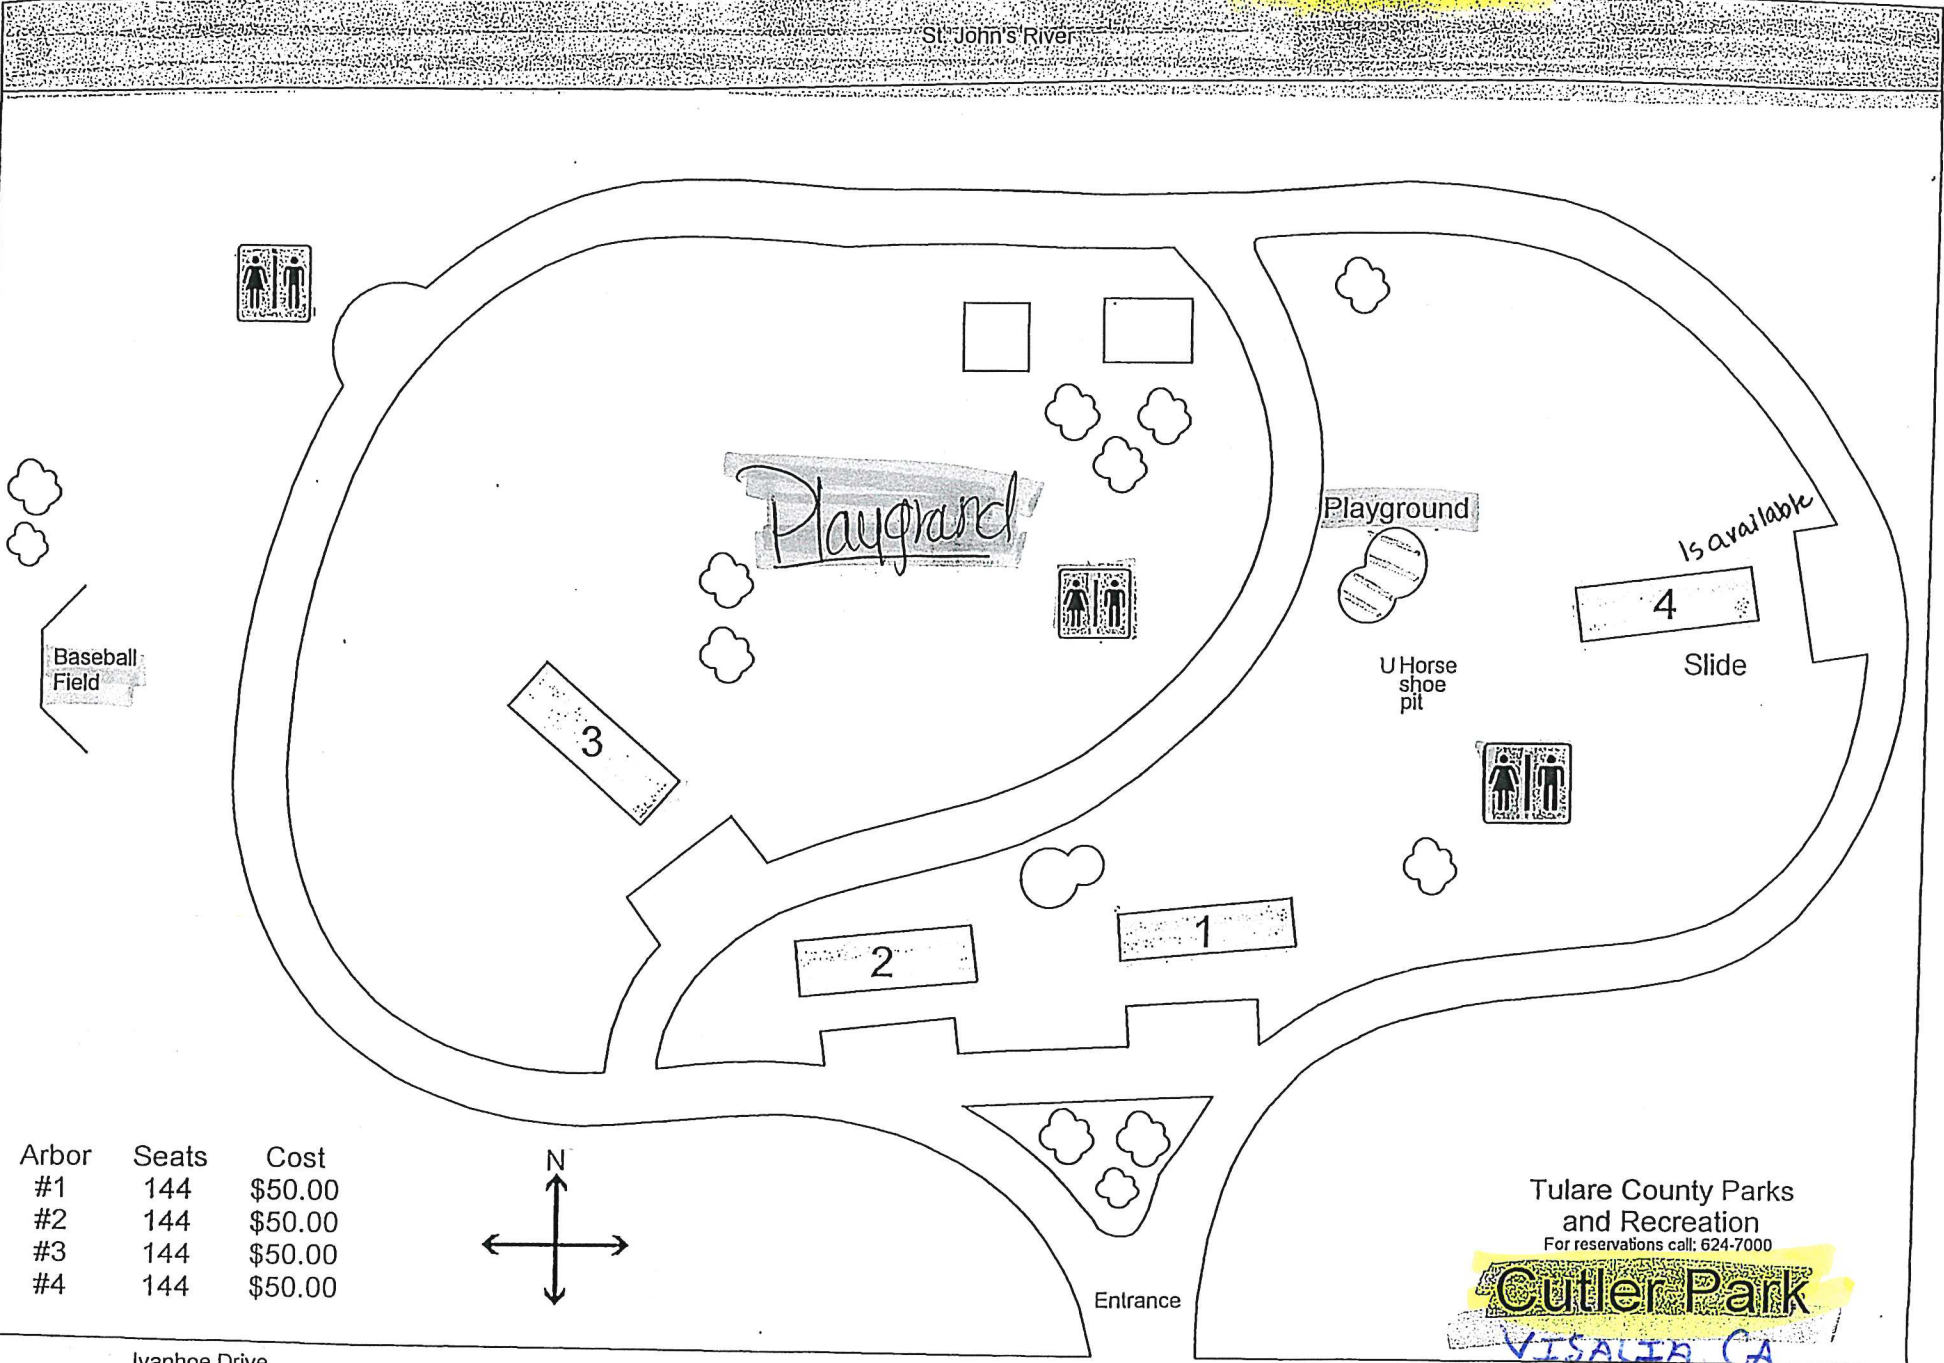

\*No alcohol

St. John's River

Arbor	Seats	Cost
#1	144	\$50.00
#2	144	\$50.00
#3	144	\$50.00
#4	144	\$50.00

Ivanhoe Drive

Tulare County Parks  
and Recreation  
For reservations call: 624-7000

**Cutler Park**

VISALIA, CA