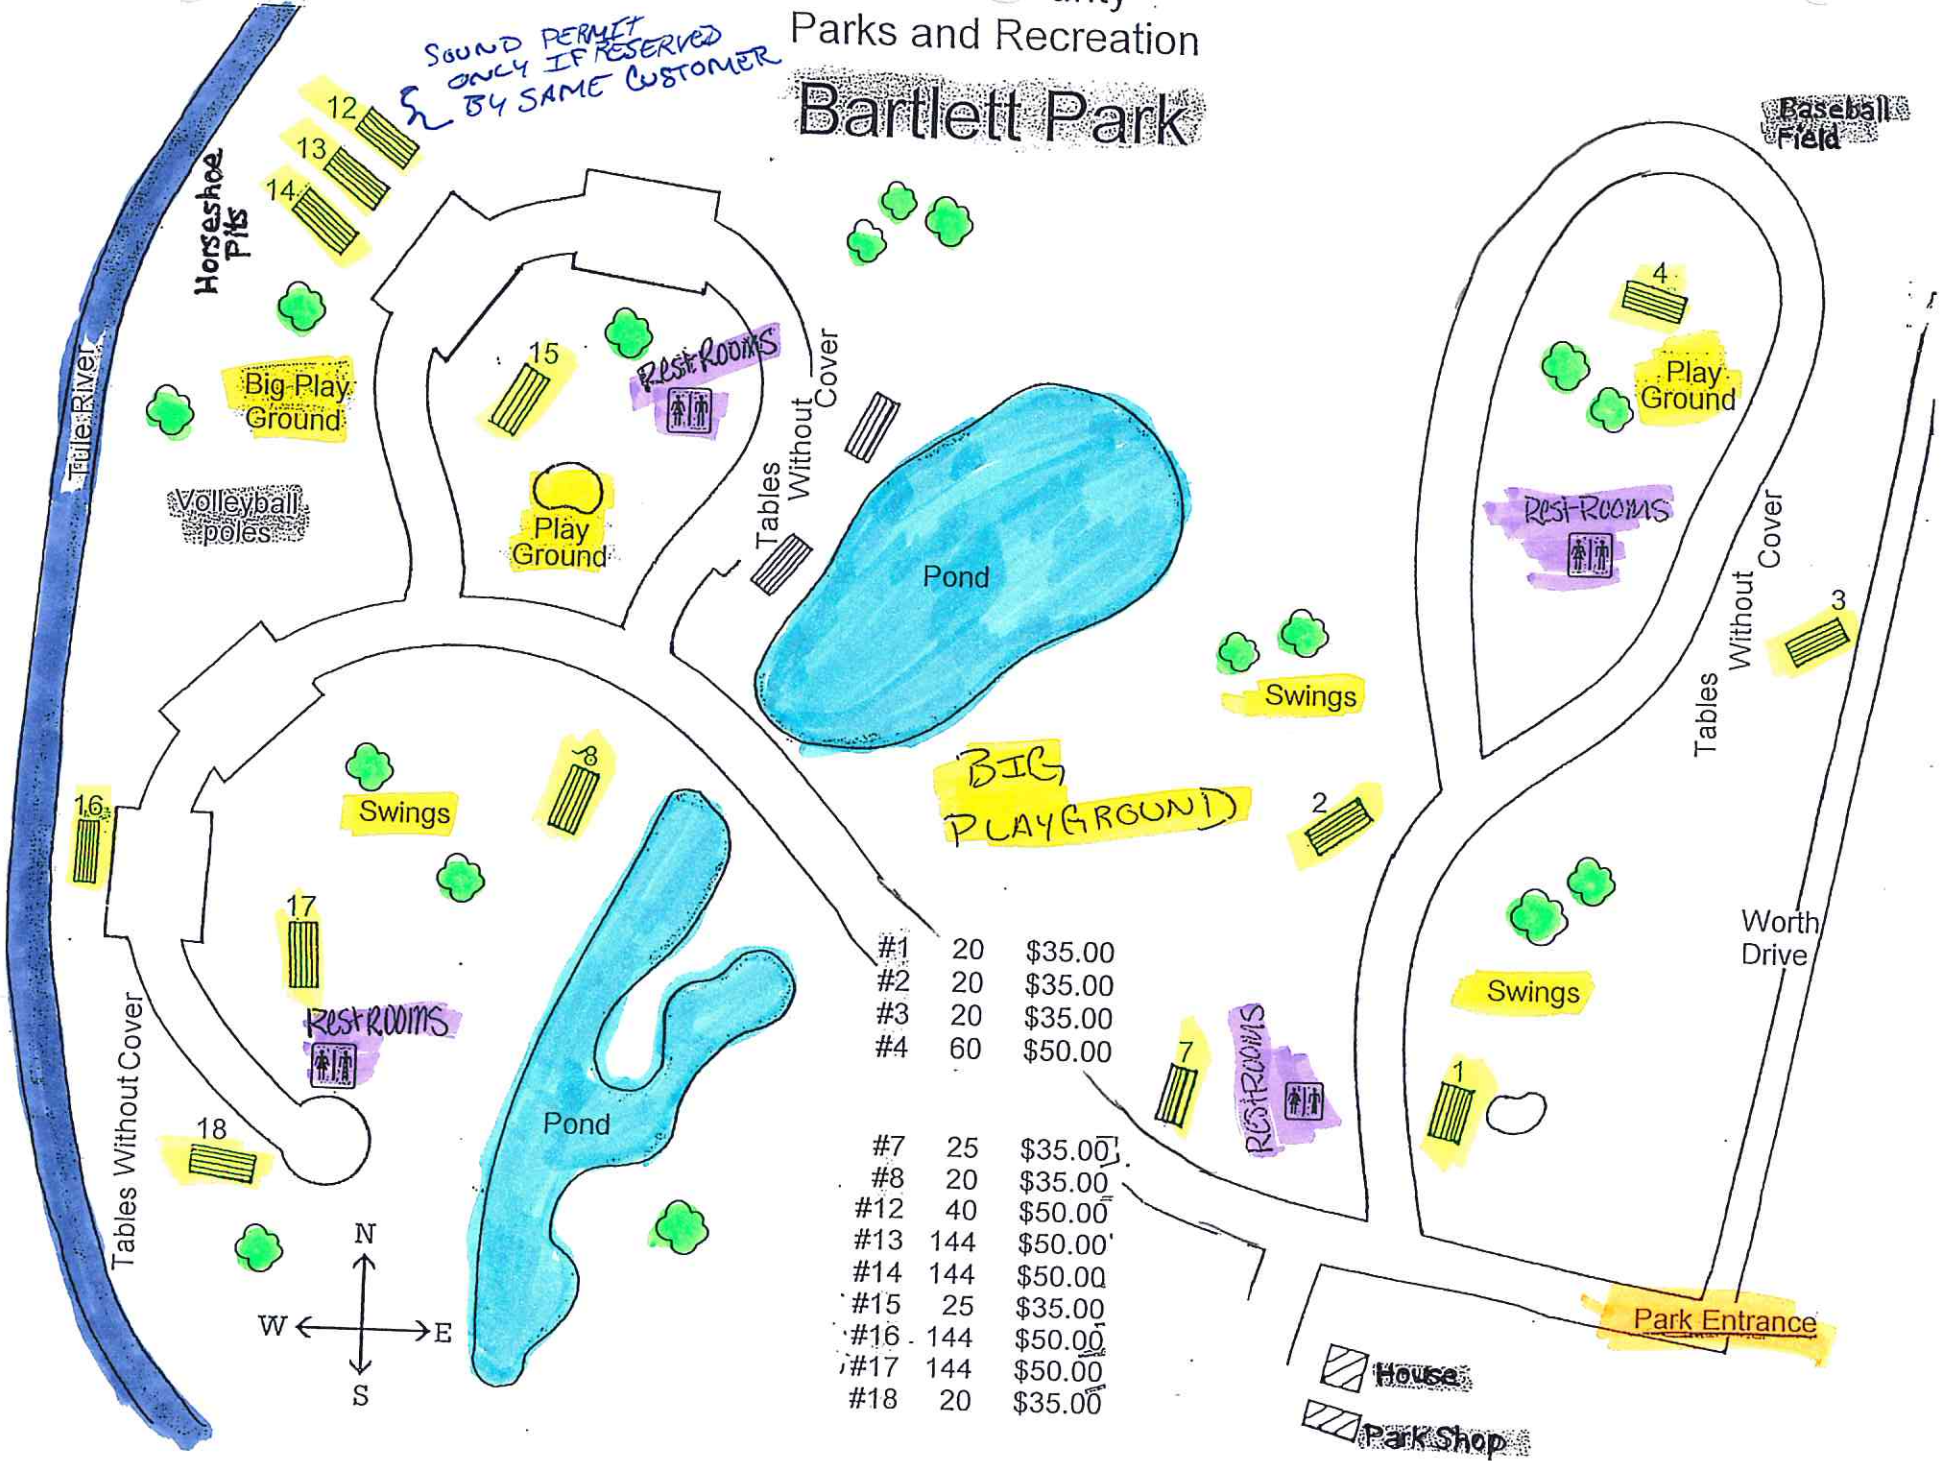

Not Available

SOUND PERMIT ONLY IF RESERVED BY SAME CUSTOMER

Tulare County Parks and Recreation Bartlett Park

#1	20	\$35.00
#2	20	\$35.00
#3	20	\$35.00
#4	60	\$50.00
#7	25	\$35.00
#8	20	\$35.00
#12	40	\$50.00
#13	144	\$50.00
#14	144	\$50.00
#15	25	\$35.00
#16	144	\$50.00
#17	144	\$50.00
#18	20	\$35.00